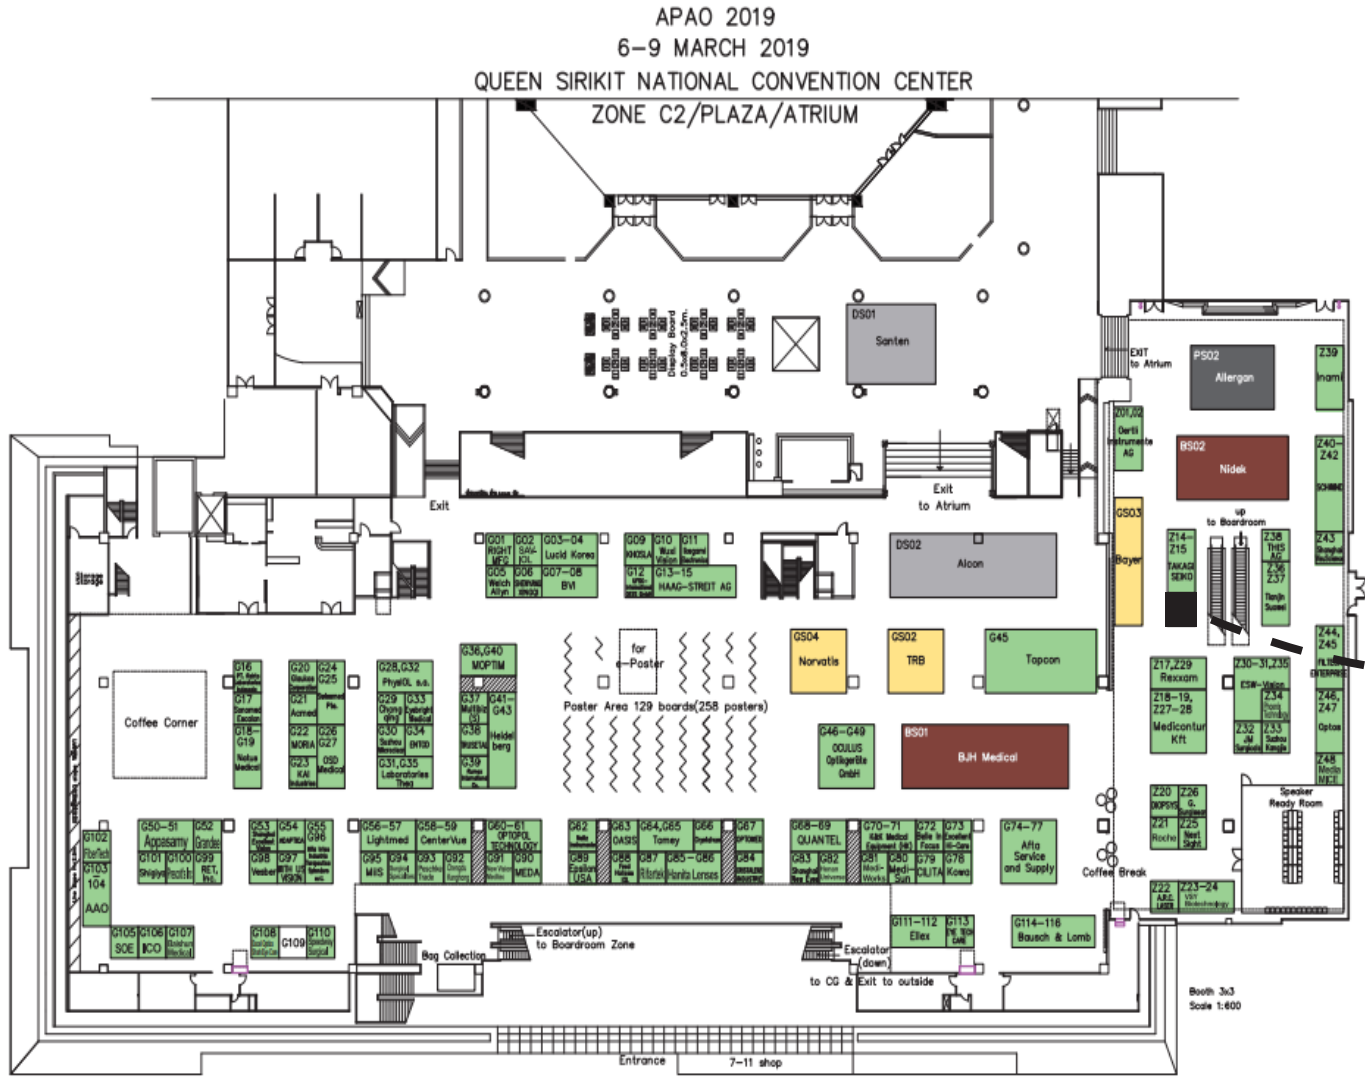

FREY BOOTH

Z16

Booth 3d  
Scale 1:600